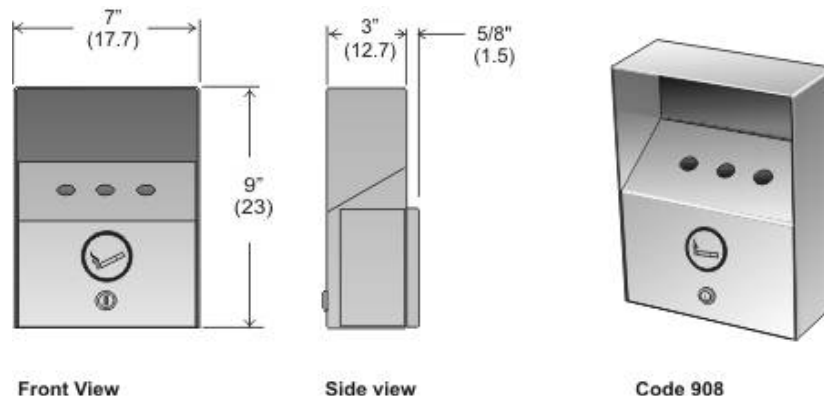

- Quality
- Value
- Service

**Tech
Reference**

Heavy Duty Outdoor Ash Bin, small

Code 908: Heavy duty outdoor ash bin, stainless steel, small.

[Download PDF](#)

Specifications:

Site Location:

The 908 is intended for use in less frequented areas.

Features: Heavy duty all stainless unit is ideal for pedestrian common areas. 18 gauge stainless steel, 304, # 4 brushed finish (18 and 20 ga. on Code 908). Secured with tumbler keyed lock. Door is hinged with full length stainless steel piano hinge. Offset mounting bracket keeps unit 5/8" away from wall for extra fire insulation. Corrosion resistant galvanized steel (22 ga.) inner liner with baffle opening.

Liner Capacity: 1 litre (.25 gal.)

Shipping weight: 11 lbs. (5 kg.), Code 908: 4lbs. (1.8 kg.).

Installation: For unrestricted access, height of cigarette inlet to floor must not exceed 48" (121 cm) from floor.