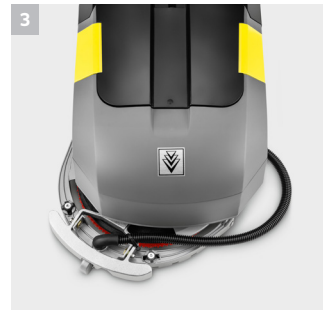

K'ARCHER

makes a difference

COMPACT BUT STRONG.

The ultra compact shape flexible scrubber.

PROFESSIONAL | BD 30/4 C BP

BD 30/4 C Bp

Flexible application, ultra compact shape.

The well-designed and extremely simple operating concept with colour-coded control elements can also be seen in the quick and easy replacement of the powerful and quickly rechargeable lithium-ion battery. Incidentally, the machine's light weight of only about 20 kilograms facilitates its use on different floors, even when there is no lift.

2 Minimal dimensions

- Low space requirements for storage.
- Can also be transported in passenger vehicles.

3 Curved squeegee

- Reliable suction of water, even in tight curves.
- Backward suction also possible, if needed.

4 Consistently high-quality components and materials

- Lock and chassis made of high-quality aluminium.
- Robust, durable quality.
- Removable tank.

Technical Data and Equipment.

BD 30/4 C Bp

- Lithium-ion battery
- Curved squeegee
- With disc brush